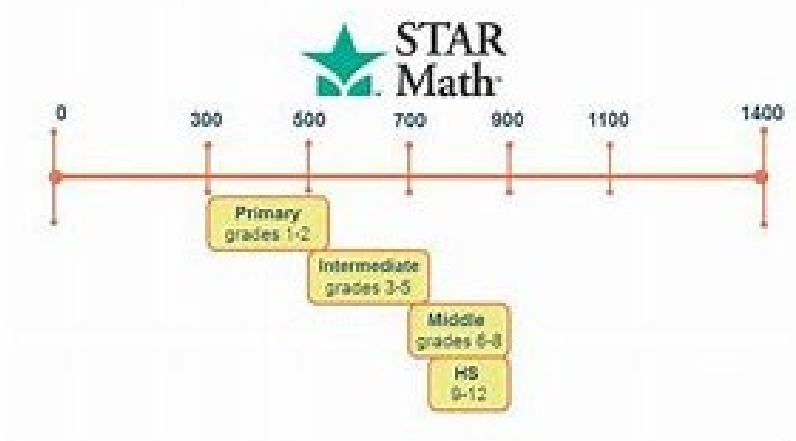

What does Scaled Score (SS) mean?

Star reading software creates virtually unlimited number of test forms as it dynamically interacts with the students taking the test. In order to make the results of all these tests comparable, and in order to derive the norm-referenced scores, it is necessary to convert all the results of Star Reading tests to a common scale.

The scaled score (SS) is useful for comparing student performance over time and across grades. A scaled score is based on the difficulty of the questions and the number of correct responses. Because the same range is used for all students, scaled scores can be used to compare student performance across grade levels. Star Reading and STAR Math scaled scores range from 0-1400.

What does the scaled score mean?

STAR Reading Scaled Score (SS) to Grade Equivalent Conversion

Grade Equivalent	Enterprise Scaled Scores	
	Low	High
0	0	45
0.1	46	50
0.2	51	55
0.3	56	58
0.4	59	60
0.5	61	63
0.6	64	65
0.7	66	68
0.8	69	71
0.9	72	79
1	80	82
1.1	83	86
1.2	87	89
1.3	90	98
1.4	99	109
1.5	110	136
1.6	137	158
1.7	159	180
1.8	181	196
1.9	197	197
2	198	213
2.1	214	229